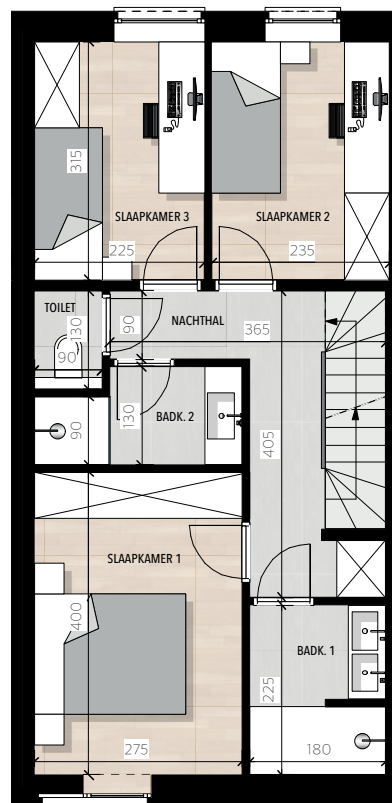

Residentie Cicero

Woning 1

Perceel: 1a59ca
 Bruto opp: 143,99m²
 Tuin: 73,75m²
 Carport + tuinberging

VERDIEPING +1

VERDIEPING +2