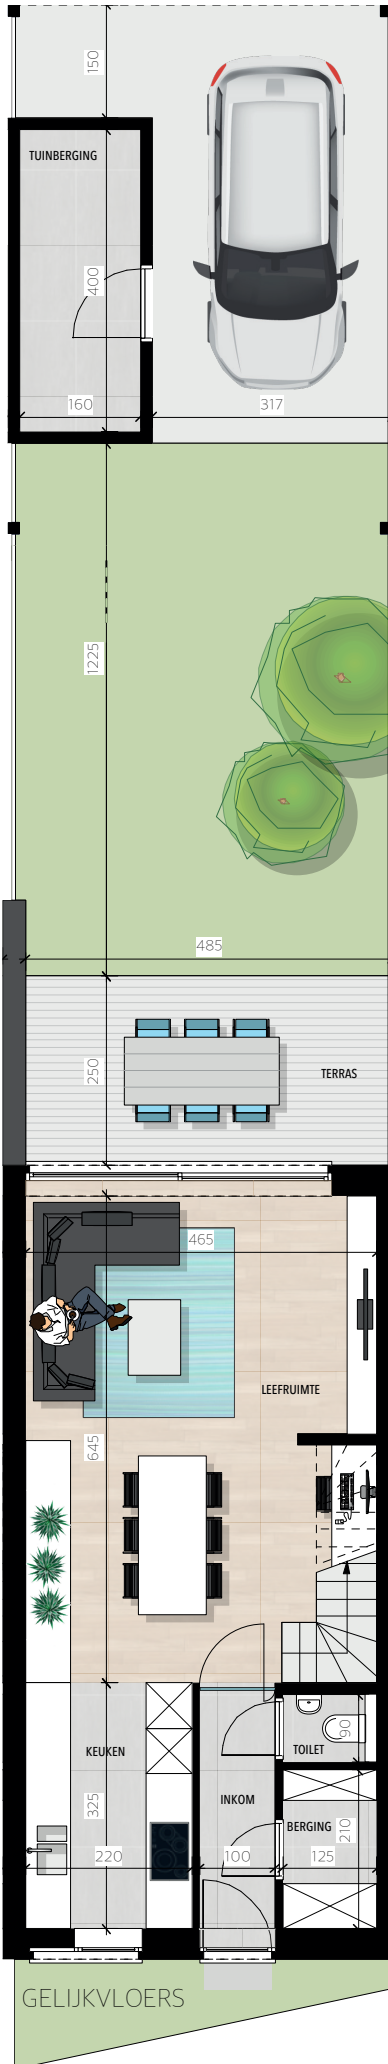

Residentie Cicero

Woning 1

Perceel: 1a59ca
 Bruto opp: 143,99m²
 Tuin: 73,75m²
 Carport + tuinberging

VERDIEPING +1

VERDIEPING +2