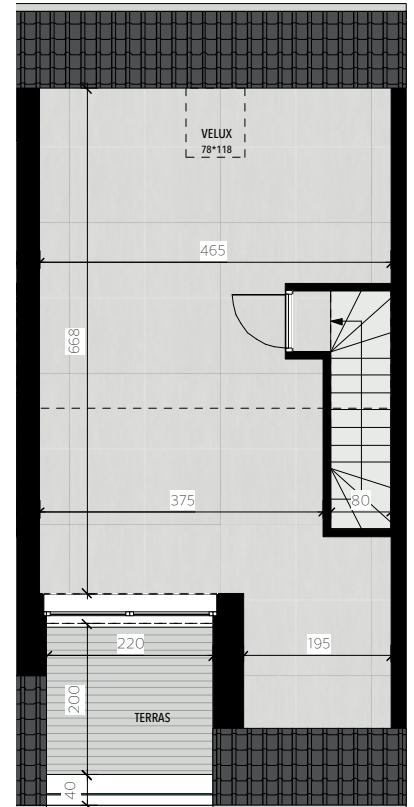

Residentie Cicero

Woning 1

Perceel: 1a59ca
 Bruto opp: 143,99m²
 Tuin: 73,75m²
 Carport + tuinberging

VERDIEPING +1

VERDIEPING +2